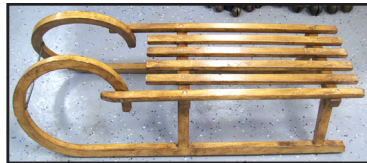

Man Cave Items

Full size Shuffle Board table (nice)
8-Ball Pool Table (redone)
Popcorn machine on wheels
Slot machine
Electronic dart game

Primitives and Collectibles

Bear Trap NTF 22F
Jack Daniels #7 large whiskey barrel
Small wine barrel with spigot